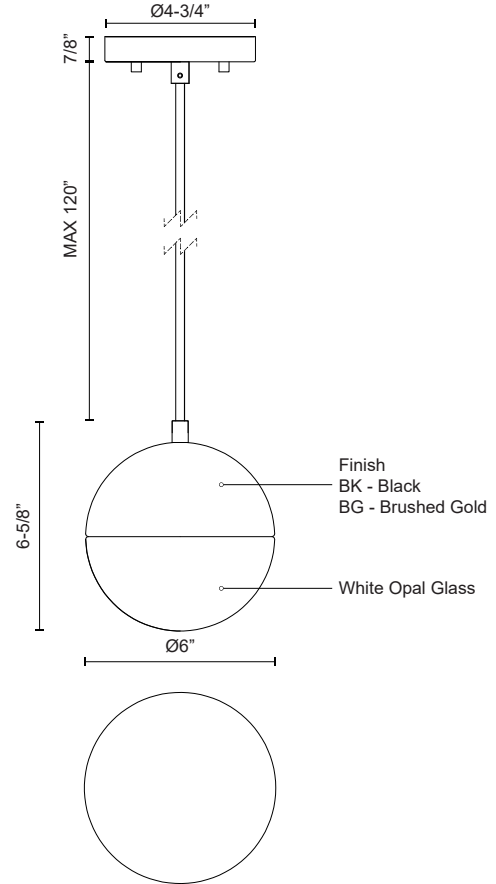

MONAE PD11706

PENDANTS

PROJECT

PD11706-BG
Brushed Gold

PD11706-BK
Black

SPECIFICATION DETAILS

Fixture Dimensions	D6" x H6-5/8"
Light Source	AC LED Module
Wattage	13W
Total Lumens	800lm
Delivered Lumens	BG-450lm*; BK-383lm;
Voltage	120V
Color Temperature	3000K
CRI (Ra)	90CRI
Optional Color Temps	2700K - 5000K Available, Minimum Order Quantities Apply
LED Rated Life	50,000 hours
Dimming	100% - 10%, ELV Dimmer (Not Included)
Glass Details	Opal Glass
Adjustable	Yes
Wire Length	120" Max
Wire Type	Black Braided Cord
Minimum Hang Height	10"
Location	Dry
Canopy Dimensions	D4-3/4" x E7/8"
Sloped Ceiling Adaptable	Yes
CEC Title 24 JA8	Yes, JA8-2022
Paint Finish	BG01; BK02;

* For custom options, consult factory for details.

* For warranty information, please visit www.kuzcolighting.com/warranty

DESCRIPTION

One of our best-selling designs is the retro-style Monae Collection. These decadent orb-shaped lamps are available in a striking black or dazzling brushed gold finish that plays well with modern and retro décor. Available in three different-sized pendants with 120" cables.